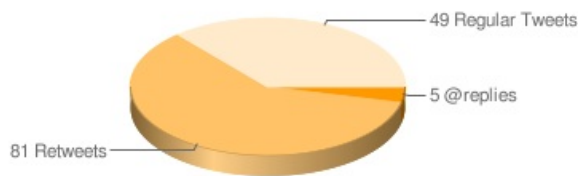

TweetReach for "alcance de seus tweets"

Reached **54,994 people** via **135 tweets**

Searching maximum tweets permitted by Twitter

Tweet Types

Exposure: 73,178 Impressions

Each pie slice shows how many people saw how many tweets

sinergia_letras: RT @TopsyRT: Saiba qual Ã© o alcance de seus tweets
<http://bit.ly/dfMliL>
 Thu, 29 Apr 2010 14:49:28 +0000

Andrew Franca: RT @rattscom Saiba qual Ã© o alcance de seus tweets
<http://bit.ly/cgrTuK> #twitter
 Thu, 29 Apr 2010 11:40:12 +0000